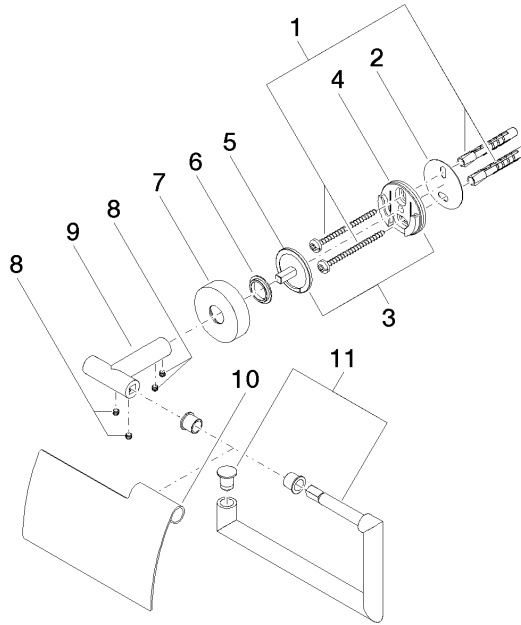

83 510 979

- width 150mm
- height 95 mm
- rosette Ø 40 mm
- 40mm projection

Fits: LISSÉ, META

	Chrome	83 510 979-00
	Brushed Platinum	83 510 979-06
	Dark Chrome	83 510 979-19
	Light Gold	83 510 979-26
	Brushed Light Gold	83 510 979-27
	Matte Black	83 510 979-33
	Brushed Bronze	83 510 979-42
	Brushed Champagne (22kt Gold)	83 510 979-46
	Champagne (22kt Gold)	83 510 979-47
	Brushed Chrome	83 510 979-93
	Brushed Dark Platinum	83 510 979-99

83 510 979

mm [inches]

83 510 979

Parts for other finishes can be found here: Brushed Platinum

Spare parts list

No.	Item Number	Name	Quantity used	Delivery time
1	05 30 31 025 00 90	fixing set	1	2
2	05 30 11 519 00 90	disc	1	2
3	05 17 97 501 01 90	fixing set	1	2
4	08 17 97 501 07	holder	1	2
5	08 17 97 559 90	holder	1	2
6	08 30 11 516 90	ring	1	2
7	08 27 97 500-00	rosette	1	10
8	90 31 11 038 00 90	pin	4	2
9	05 17 97 562 01-00	holder	1	10
10	08 11 02 514-00	lid	1	10
11	90 28 22 628 00-00	holder	1	10