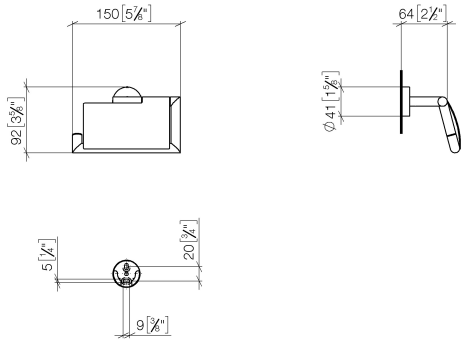

83 510 979

- width 150mm
- height 95 mm
- rosette Ø 40 mm
- 40mm projection

Fits: LISSÉ, META

	Chrome	83 510 979-00
	Brushed Platinum	83 510 979-06
	Dark Chrome	83 510 979-19
	Light Gold	83 510 979-26
	Brushed Light Gold	83 510 979-27
	Matte Black	83 510 979-33
	Brushed Bronze	83 510 979-42
	Brushed Champagne (22kt Gold)	83 510 979-46
	Champagne (22kt Gold)	83 510 979-47
	Brushed Chrome	83 510 979-93
	Brushed Dark Platinum	83 510 979-99

83 510 979

mm [inches]

83 510 979

Parts for other finishes can be found here: Brushed Platinum

Spare parts list

No.	Item Number	Name	Quantity used	Delivery time
1	05 30 31 025 00 90	fixing set	1	2
2	05 30 11 519 00 90	disc	1	2
3	05 17 97 501 01 90	fixing set	1	2
4	08 17 97 501 07	holder	1	2
5	08 17 97 559 90	holder	1	2
6	08 30 11 516 90	ring	1	2
7	08 27 97 500-00	rosette	1	10
8	90 31 11 038 00 90	pin	4	2
9	05 17 97 562 01-00	holder	1	10
10	08 11 02 514-00	lid	1	10
11	90 28 22 628 00-00	holder	1	10